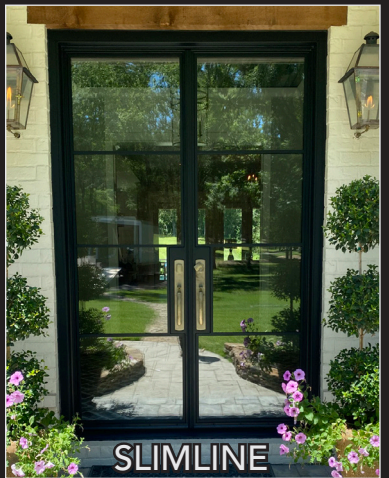

PALADIAN

SLIMLINE